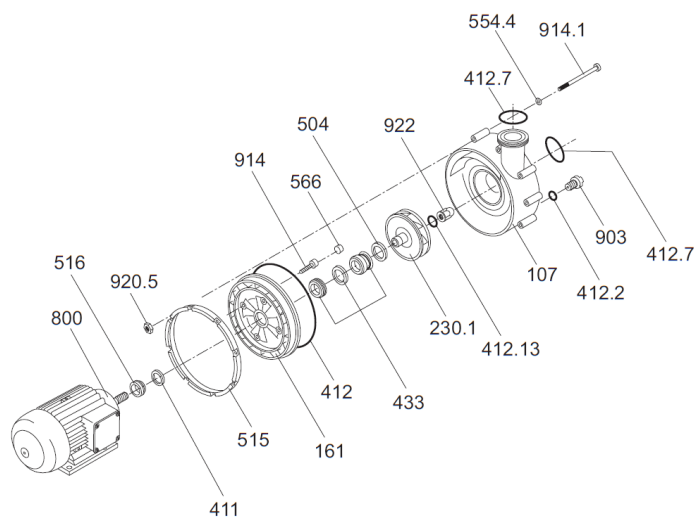

BADU 21-50 - na zapytanie