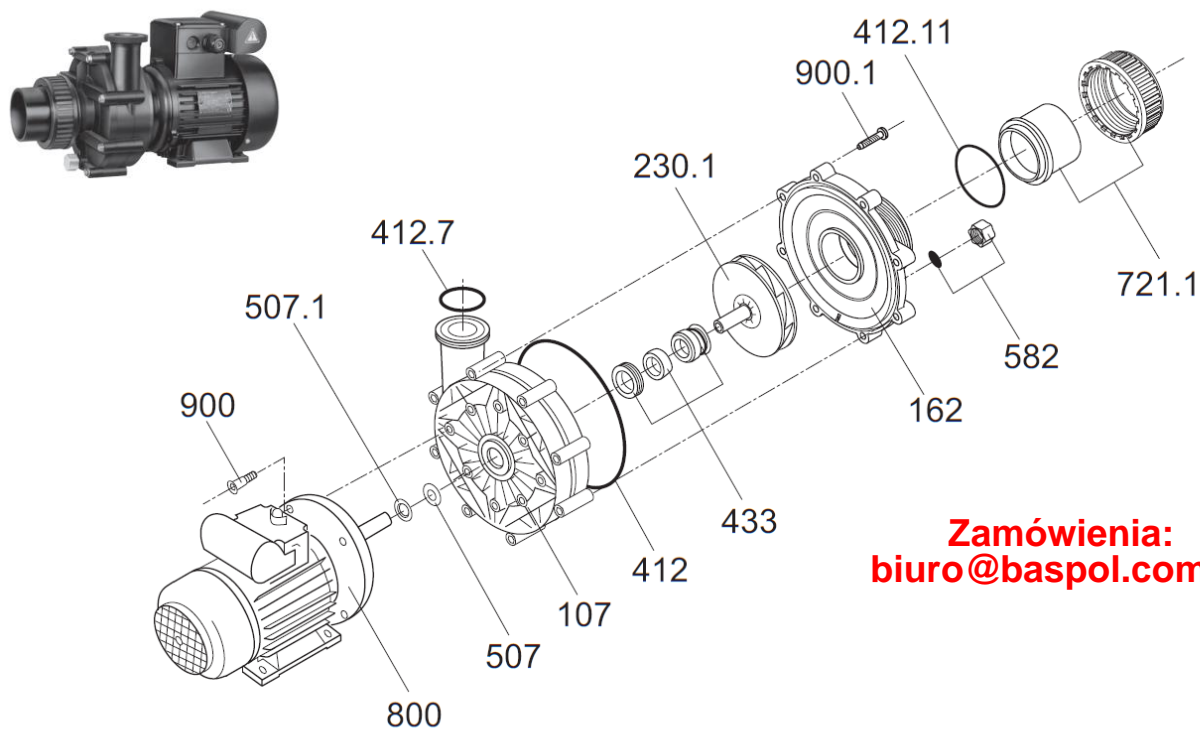

BADU 21-41 - na zapytanie