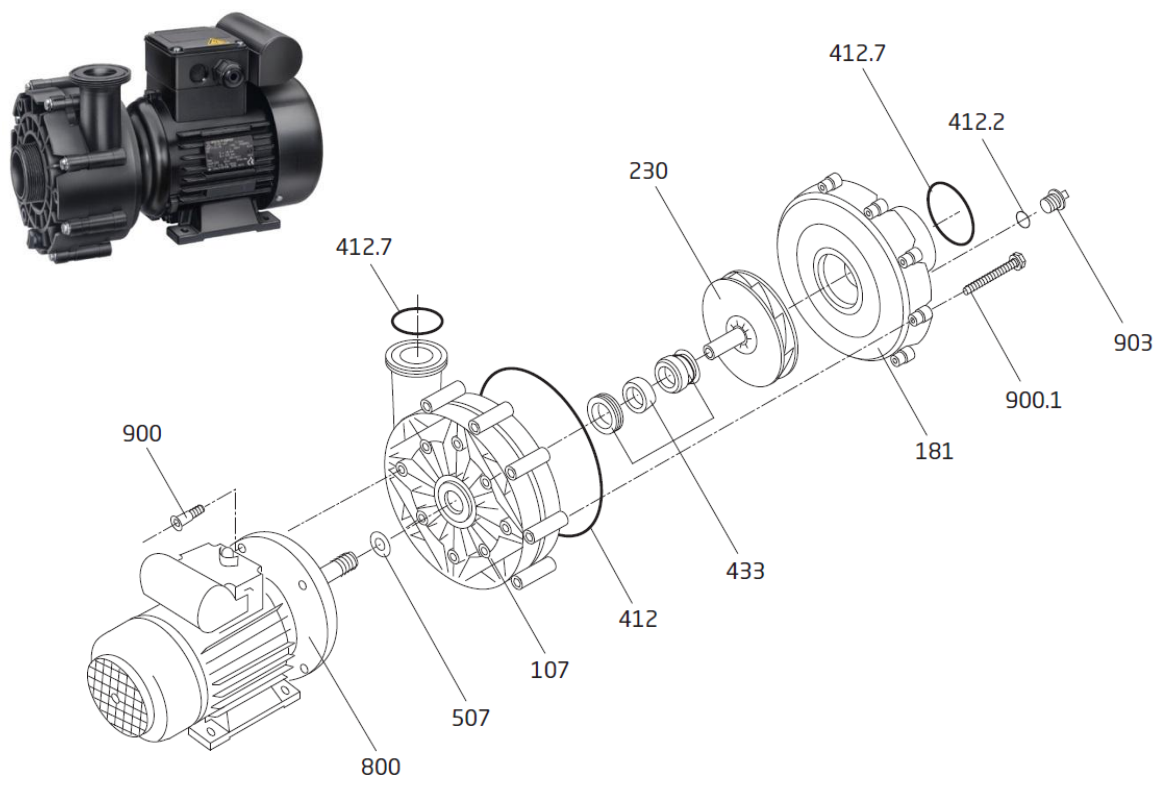

BADU 21-40 - na zapytanie