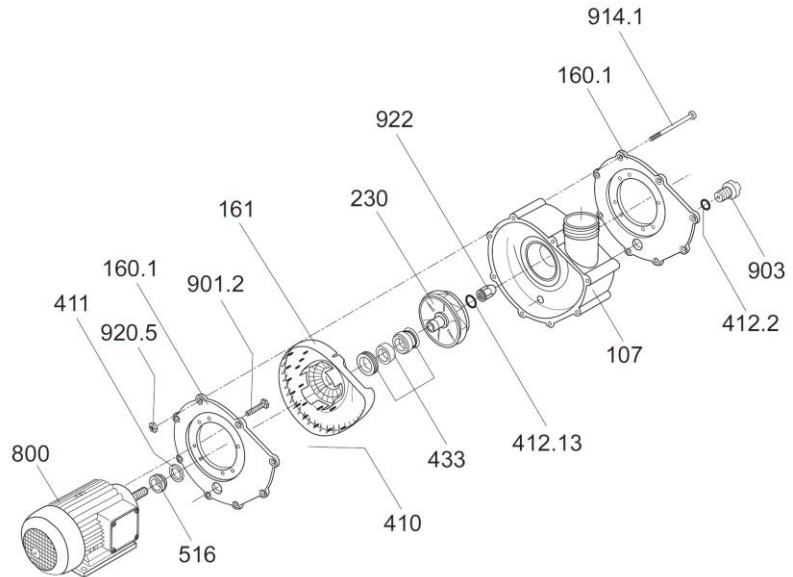

Zamówienia:
biuro@baspol.com.pl