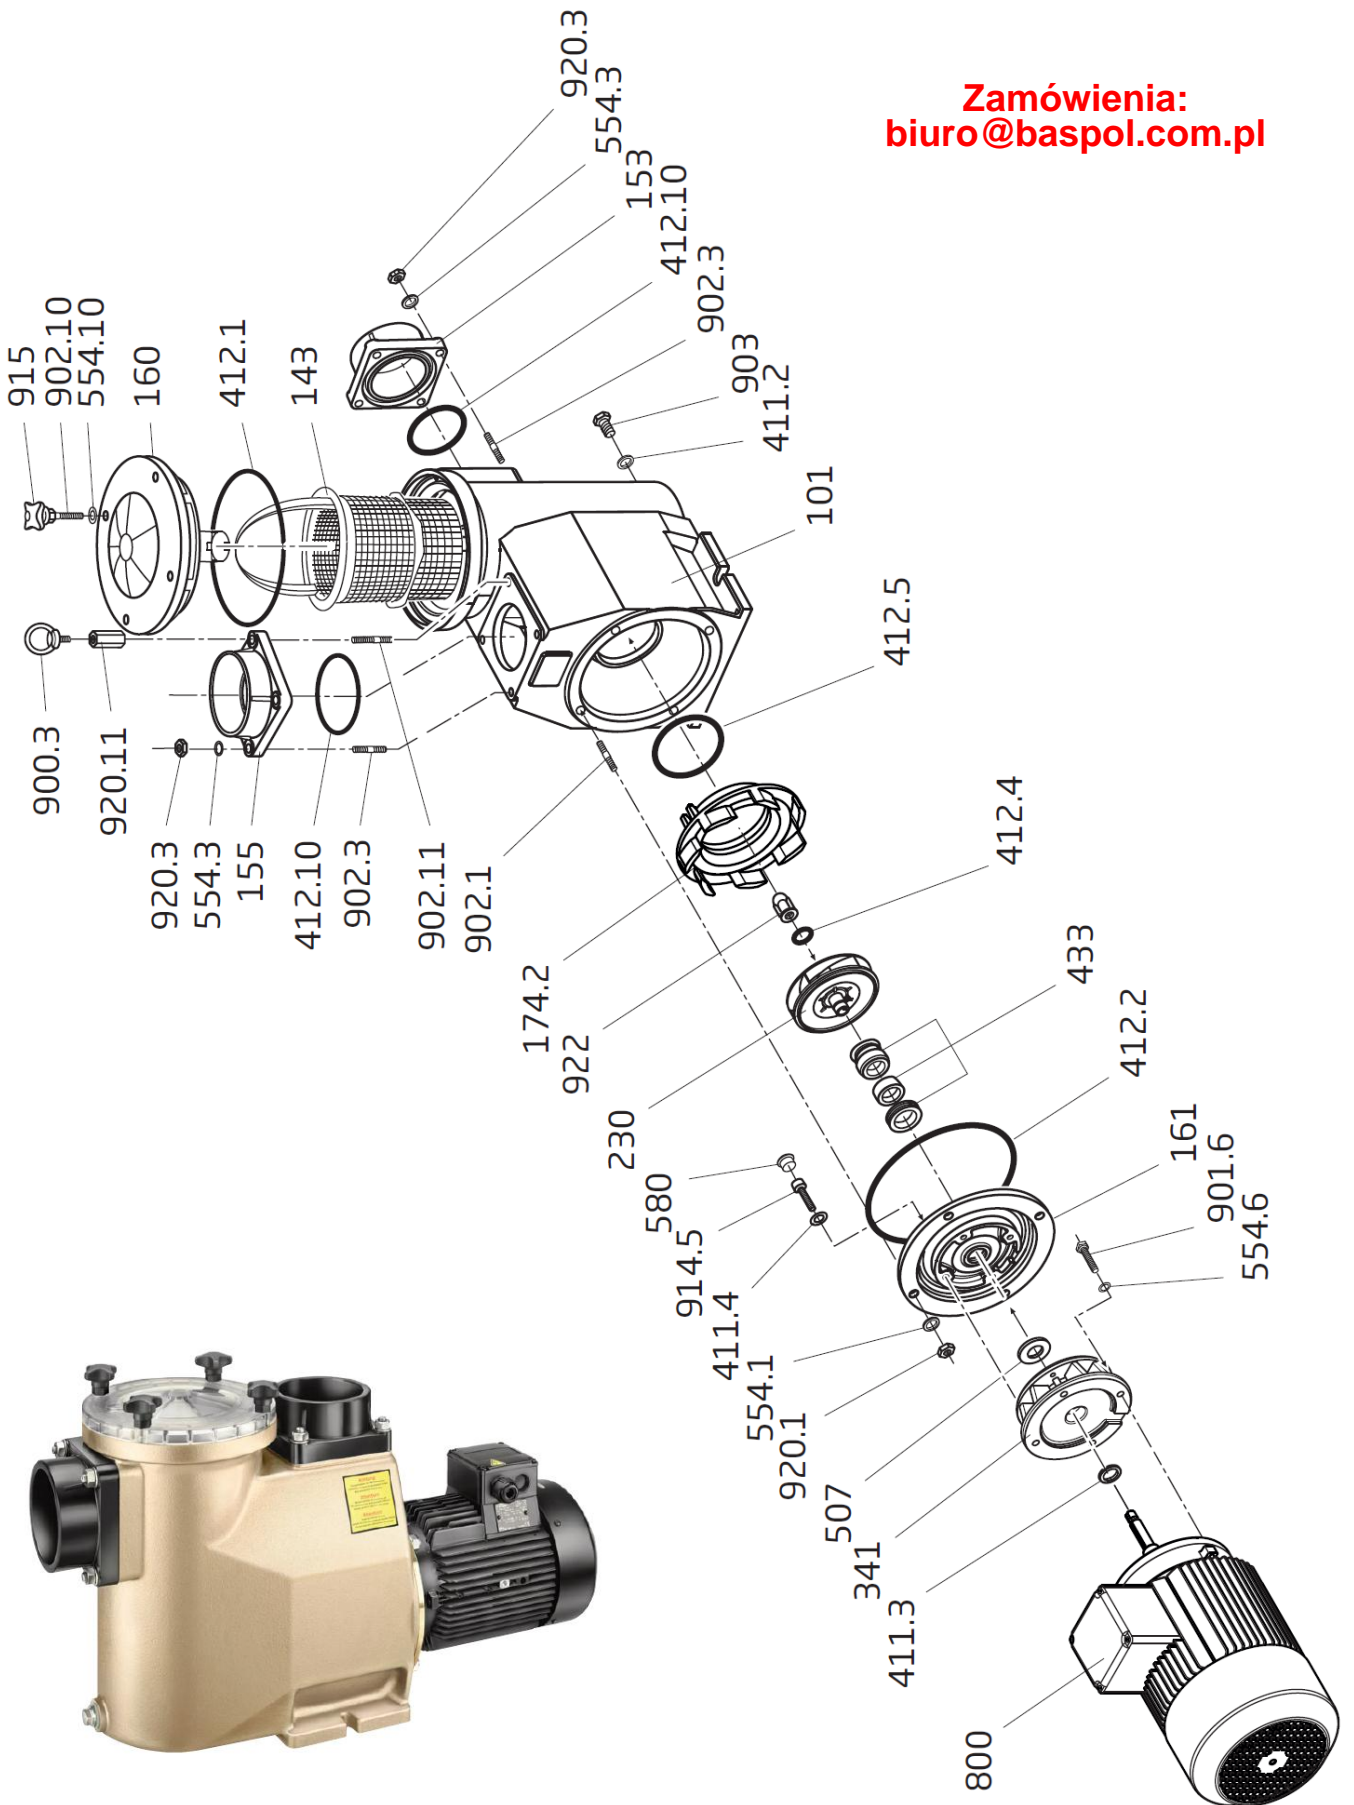

BADU 93/30H, 93/40H, 93/45H, 93/50H i 93/55H
BADU 93/60, 93/70, 93/80 + 93/110- prod. od 01. 2008

Ceny podawane na zapytanie

Zamówienia:
biuro@baspol.com.pl