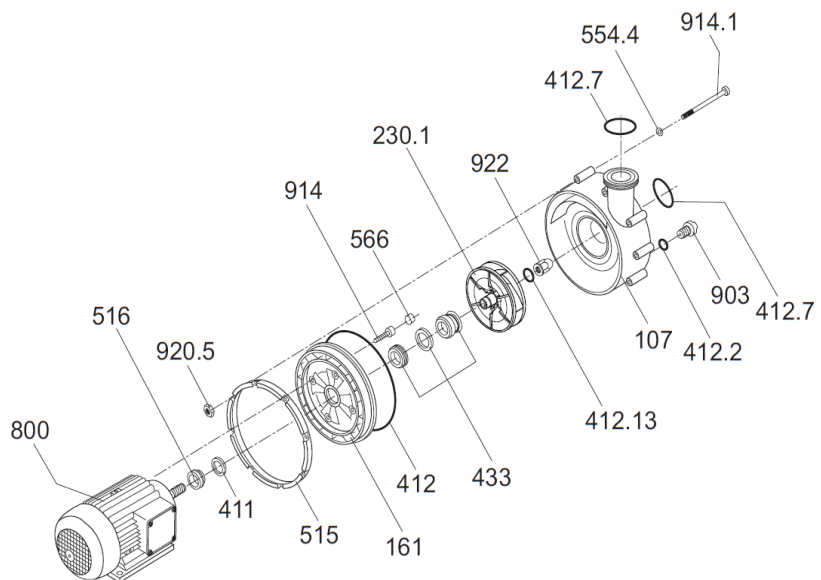

BADU 21-60 - na zapytanie